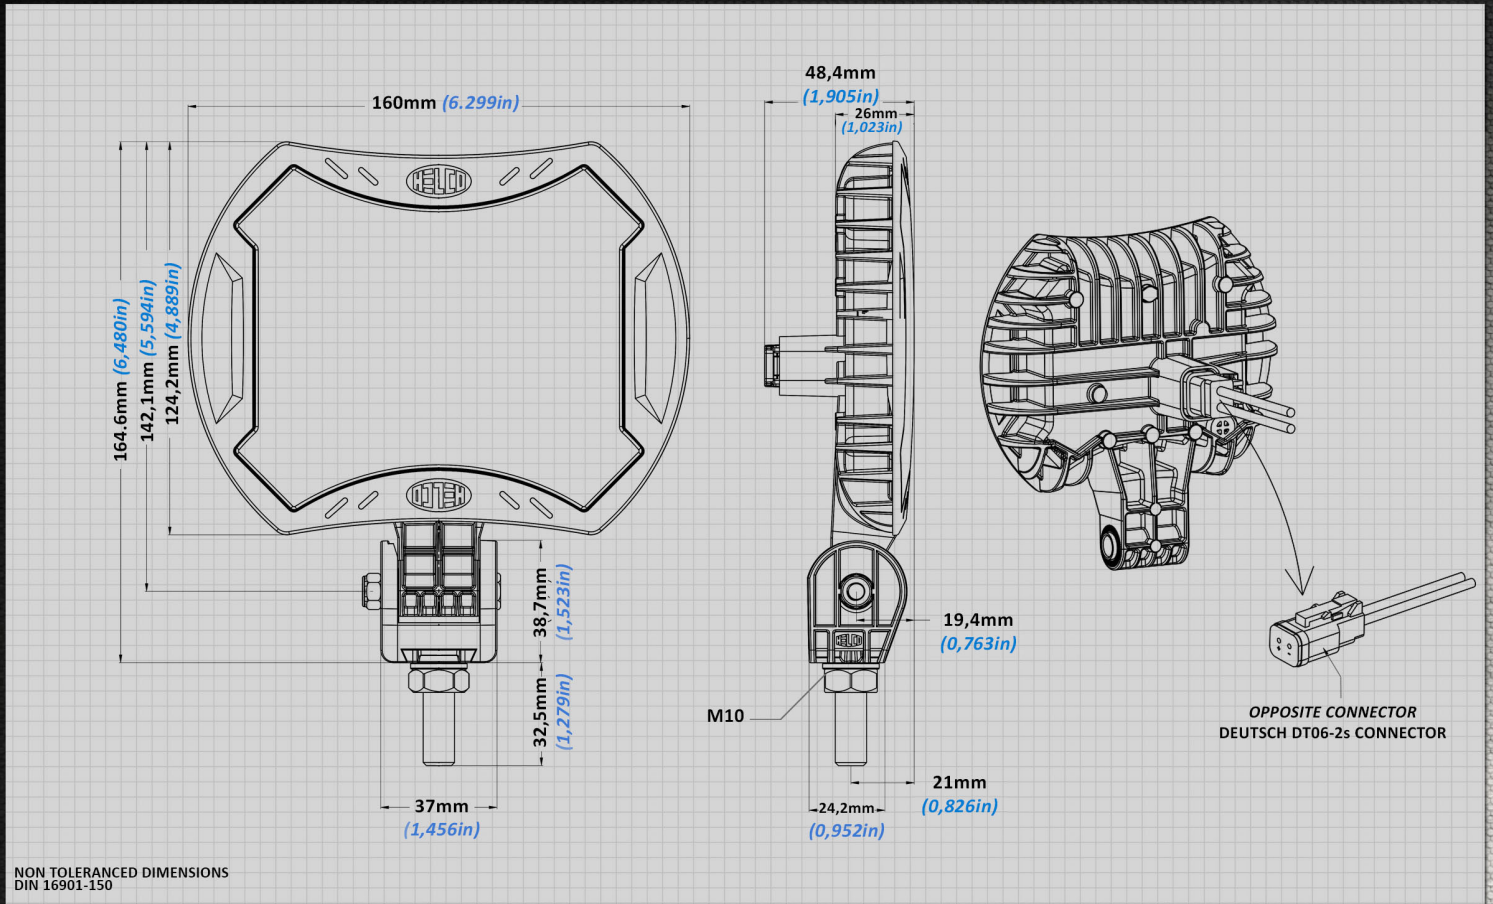

SLR160 WORKING LAMP

Compact and Elegant Design

Mid-Power LED Technology
2000 Lm

IP69K
Waterproof

High Illumination
With Optimum Reflector Design

Integrated Connector

TECHNICAL DETAILS

Functions	Working Lamp
Operating Voltage	9V - 32V
Light Source Type	Mid-Power LEDs
Light Output	2000Lm ±%10
Color Temperature	6500K ±%10
Working Temperature	-40°C and +60°C (-40°F and +140°F)
Opposite Connector	Deutsch DT06-2s
IP Rating	IP69K
Type Approval	ECE R10
Weight	~ 230g (~0.51lb)
Dimensions (LxWxH)	164,6 x 160 x 48,4 mm (6,480 x 6,290 x 1,900 in) with Deutsch Connector

Quality is never coincidence.

İlhami TÜTEK
Founder 1973

PARTS NO

PARTS NAME

0004.3702.XXX

SLR160 15 LED WL, DEUTSCH CONNECTOR CLEAR LENS

ASSEMBLY TEMPLATE

PRODUCT SERIES