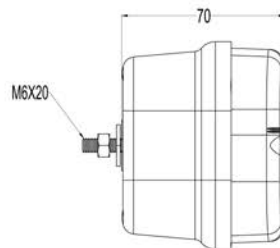

## TD POSITION & DIRECTION LAMP EU FLAT

### Features

- 2 Functions: Position, Turn Indicator
- Homologated, ECE R6 R7 12v R 5w
- 2K Injection Technology
- Stainless Steel Reflectors Perfect seating system
- Cables can be customized according to customer requests.
- % 100 tested before delivery
- Can be used direct mounting or Ankastre mounting

PARTS	PARTS NAME	PARTS NO
	TD POSITION & DIRECTION LAMP EU FLAT	0001.3203.XXX
	TD POSITION & DIRECTION LAMP EU FLAT SS	0001.3203.009