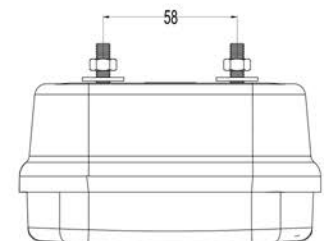

BULB

12 V 5 W	0001.2028.000
12 V P 21 W	0001.2027.000

LENS

AMBER	0001.0018.000