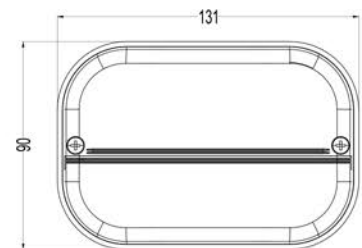

BULB

12 V 5 W	0001.2028.000
12 V P 21 W	0001.2027.000

LENS

AMBER	0001.0018.000