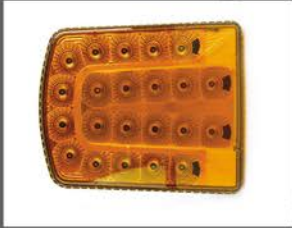

RC 140 SIGNAL STOP LAMP NASO WITH LED

Features

- 100% before delivery
- High sealing properties
- Compact and Elegant Design
- Integrated Connector
- Long Life
- Lens Color Variant
- Special optical design, Homologated for US market
- Featuring AMP super seal 1,5 series 4 positions connector
- 2 function; position and direction indicator

PARTS	PARTS NAME	PARTS NO
	RC 140 LED PARK STOP K NASO LAMP	0001.3312.000
	RC 140 LED SIGNAL N NASO LAMP	0001.3313.000
	RC 140 LED SIGNAL A NASO LAMP	0001.3313.001