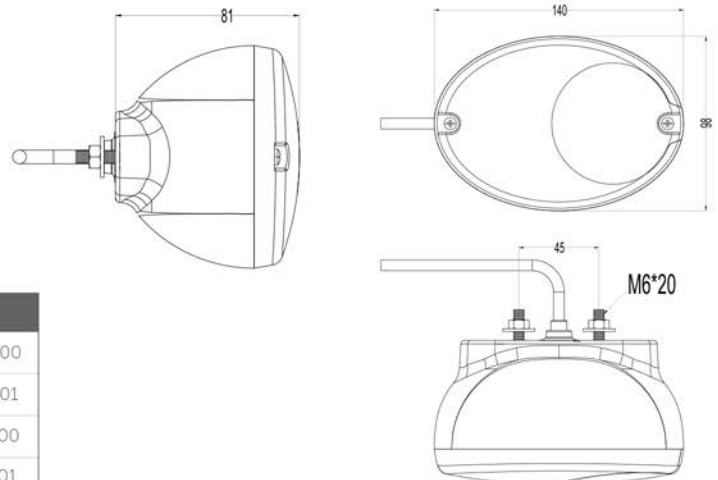

EL POSITION & DIRECTION - STOP LAMP EU FLAT

Features

- 2 Functions: Position, Turn Indicator for the front lamp
- 3 Functions: Position, Turn Indicator, Brake for the rear lamp
- Homologated, ECE R6 R7
- 2K Injection Technology
- Clear lens design on the direction side
- % 100 tested before delivery

| PARTS | PARTS NAME | PARTS NO |
|-------|--|---------------|
| | EL POSITION & DIRECTION LAMP EU FLAT UNBREAKABLE | 0001.3206.003 |
| | EL POSITION & DIRECTION LAMP EU FLAT REGULAR | 0001.3206.103 |
| | EL POSITION & DIRECTION LAMP EU FLAT SS | 0001.3206.113 |
| | EL STOP LAMP EU UNBREAKABLE | 0001.3406.003 |
| | EL STOP LAMP EU REGULAR | 0001.3406.103 |
| | EL STOP LAMP EU SS | 0001.3406.113 |