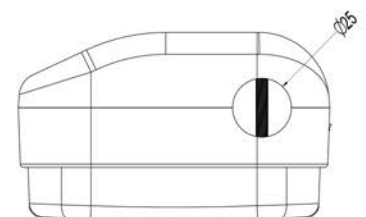

BULB

12 V 5 W	0001.2028.000
12 V P 21 W	0001.2027.000

LENS

AMBER	0001.0018.000