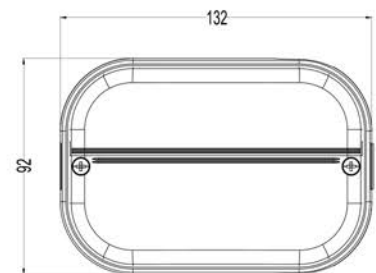

# TD POSITION & DIRECTION LAMP EU FOR PIPE CONNECTION

## Features

- 2 Functions: Position, Turn indicator
- Homologated, ECE R6 R7
- 2K Injection Technology
- Stainless Steel Reflectors
- Decorative back cover
- Perfect sealing system
- Mounting: on  $\varnothing$  26mm pipe with 3 holes as shown
- % 100 tested before delivery

PARTS	PARTS NAME	PARTS NO
	POSITION & DIRECTION LAMP EU FOR PIPE CONNECTION LF	0001.3200.XXX
	POSITION & DIRECTION LAMP EU FOR PIPE CONNECTION RH	0001.3201.XXX
	POSITION & DIRECTION LAMP EU FOR PIPE CONNECTION LF SS	0001.3200.001
	POSITION & DIRECTION LAMP EU FOR PIPE CONNECTION RH SS	0001.3201.001