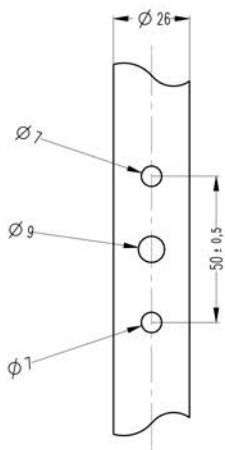

# TD POSITION & DIRECTION LAMP EU FOR PIPE CONNECTION

## Features

- 2 Functions: Position, Turn indicator
- Homologated, ECE R6 R7
- 2K Injection Technology
- Stainless Steel Reflectors
- Decorative back cover
- Perfect sealing system
- Mounting: on  $\varnothing$  26mm pipe with 3 holes as shown
- % 100 tested before delivery

PARTS	PARTS NAME	PARTS NO
	POSITION & DIRECTION LAMP EU FOR PIPE CONNECTION LF	0001.3200.XXX
	POSITION & DIRECTION LAMP EU FOR PIPE CONNECTION RH	0001.3201.XXX
	POSITION & DIRECTION LAMP EU FOR PIPE CONNECTION LF SS	0001.3200.001
	POSITION & DIRECTION LAMP EU FOR PIPE CONNECTION RH SS	0001.3201.001

### BULB

12 V 5 W	0001.2028.000
12 V P 21 W	0001.2027.000