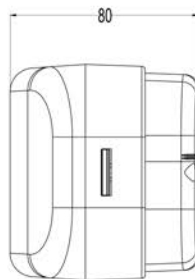

# TD POSITION & DIRECTION LAMP EU FOR PIPE CONNECTION

## Features

- 2 Functions: Position, Turn indicator
- Homologated, ECE R6 R7
- 2K Injection Technology
- Stainless Steel Reflectors
- Decorative back cover
- Perfect sealing system
- Mounting: on  $\varnothing$  26mm pipe with 3 holes as shown
- % 100 tested before delivery

PARTS	PARTS NAME	PARTS NO
	POSITION & DIRECTION LAMP EU FOR PIPE CONNECTION LF	0001.3200.XXX
	POSITION & DIRECTION LAMP EU FOR PIPE CONNECTION RH	0001.3201.XXX
	POSITION & DIRECTION LAMP EU FOR PIPE CONNECTION LF SS	0001.3200.001
	POSITION & DIRECTION LAMP EU FOR PIPE CONNECTION RH SS	0001.3201.001